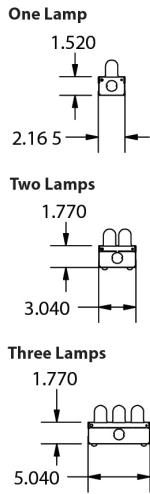

**OPTIONS**

- 2', 3', 4' and 8' lengths available
- Available with 1, 2, 3, or 4 lamp configurations (custom configurations available)
- Continuous row-mounting available
- 347V options available
- Wireguard with various finishes (consult factory)

**ELECTRICAL**

All components have met all regulatory approvals. Fixture is available in 120 - 277VAC and 347V options. Lamp retention through rotary lamp holders.

**MOUNTING**

Holes provided for convenient surface mounting or S-hook chain-mounting. Can be row-mounted using a suspended or surface-mount configuration.

**PRODUCT DIMENSIONS**

**End View**

**Side View**

**PRODUCT KEY**

Fixture Type	Fixture Size	Fixture Length	Number of Lamps	Lamp Watts	Lamp Type	Ballast Voltage	Ballast Factor	Options
BFSP				W				
	M (2W)	2'	1	17	T8	120	Normal (N)	
	N (3W)	3'	2	32		120/277(UNV)	High (H)	
	Blank (5W)	4'	3			347	Low (L)	
		8'	4					
			6					
			8					

**OPTIONS**

<p><b>Battery Back-Up</b> (Needs to be specified)</p> <p><b>Sensors</b> W12 - Motion Sensor - 10C</p> <p><b>Wireguard</b> G1 - Wireguard Heavy Duty, Painted White</p>	<p><b>Wire</b> W3XX - Flexible Whip - 16/3 600V White (XX - Length) W4XX - Flexible Whip - 16/3 600V Black (XX Length) W5XX - Power Cord (Twist Lock - Specify Nema Code) W6XX - Power Cord (3-Wire 120V Plug, 14/3)(XX - Length) W8XX - Power Cord (3-Wire 120V 5-15P, 16/3)</p> <p><b>Hangers</b> M1 - Speedy Hanger (V-Bracket) M3 - Aircraft Cable "Y-Toggle", with cable gripper (5, 10 and 15')</p>	<p><b>Lamp Wattage</b></p> <table border="1"> <thead> <tr> <th>Length</th> <th>Nominal Lamp Watts</th> </tr> </thead> <tbody> <tr> <td></td> <td>T8</td> </tr> <tr> <td>24</td> <td>17</td> </tr> <tr> <td>36</td> <td>25</td> </tr> <tr> <td>48</td> <td>32</td> </tr> <tr> <td>96</td> <td>59</td> </tr> </tbody> </table>	Length	Nominal Lamp Watts		T8	24	17	36	25	48	32	96	59
Length	Nominal Lamp Watts													
	T8													
24	17													
36	25													
48	32													
96	59													