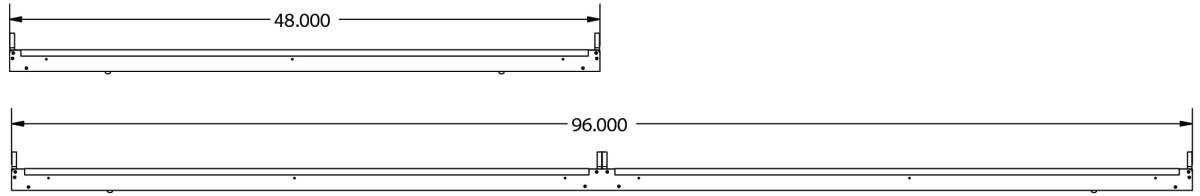

**CONSTRUCTION**

Pre-painted, high reflectance white body is precision bent for added strength and rigidity. End caps are fastened by screws allowing the flexibility of repositioning to act as joiners for raceway wiring. Shallow fixture design provides a clean appearance for many environments.

**PRODUCT DIMENSIONS**

**End View**

**Side View**

**PRODUCT KEY**

Fixture Type	Fixture Size	Fixture Length	Number of Lamps	Lamp Watts	Lamp Type	Ballast Voltage	Ballast Factor	Options
BFSP				W				
	M (2W)	2'	1	17	T8	120	Normal (N)	
	N (3W)	3'	2	32		120/277(UNV)	High (H)	
	Blank (5W)	4'	3			347	Low (L)	
		8'	4					
			6					
			8					