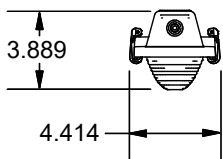

XX	Aircraft Length
05	5 Ft
10	10 Ft
15	15 Ft
20	20 Ft

Example: M310 - 10 foot aircraft cables

Fastener Options

- Blank - Standard White Nylon Clips
- H4 - Stainless Steel Latch

Controls

- B11 - 0-10V Dimming Leads
- WC** - Wireless Controls

Packaging

- P0 - Bulk Packaging
- P** - Other Options Available

Hazardous Locations

- H27 - Hazardous Locations Class 1 Div. 2 Groups ABCD, Class 2 Div. 2 Groups FG, Class 3 Div. 2

Lenses

- L16 - Ribbed Frosted Acrylic Lens
- L17 - Ribbed Clear Acrylic Lens
- L26 - Ribbed Clear Polycarbonate Lens*
- L64 - Ribbed Frosted Polycarbonate Lens

Cords (Specify Length)

- W3xx - 16/3 White Cord
- W4xx - 16/3 Black Cord
- W** - Other Options Available

XX	Cord Length
06	6 Ft
10	10 Ft
15	15 Ft
20	20 Ft

Example: W306 - 6 foot white cord

📦 DIMENSIONS

📄 SPECIFICATIONS