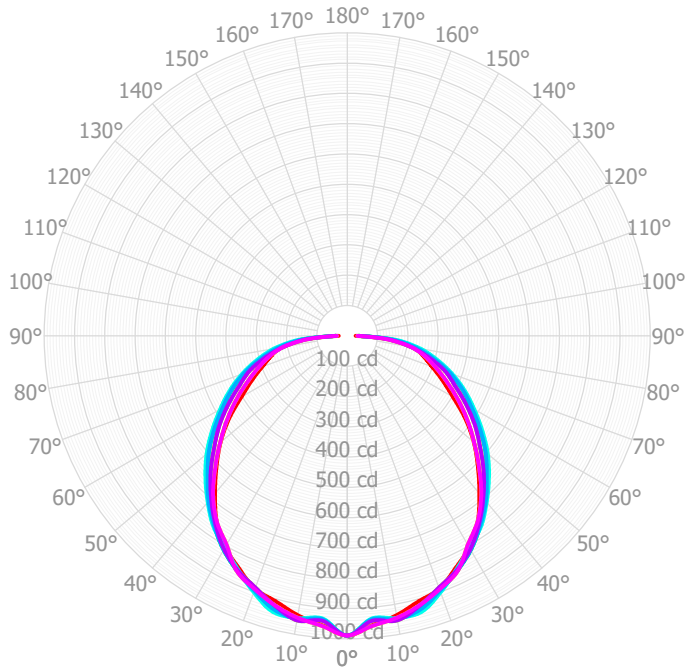

📄 SPECIFICATIONS

| Size | Lumen Output | Fixture Wattage |
|------|--------------|-----------------|
| 33 | 2 | 16.4 |
| | 3 | 24.54 |
| | 4 | 34.38 |

Based on UNV Voltage

Based on 4000K

Based on 80 CRI

PHOTOMETRICS

| | |
|---------------|---|
| 0°-180° | — |
| 22.5°-202.5° | — |
| 45°-225° | — |
| 67.5°-247.5° | — |
| 90°-270° | — |
| 112.5°-292.5° | — |
| 135°-315° | — |
| 157.5°-337.5° | — |

| Mtg Height | Light Level | Beam Diameter |
|------------|-------------|---------------|
| 6.0 ft | 27.5 fc | 16.3 ft |
| 8.0 ft | 15.5 fc | 21.7 ft |
| 10.0 ft | 9.9 fc | 27.2 ft |
| 12.0 ft | 6.9 fc | 32.6 ft |
| 14.0 ft | 5.0 fc | 38.0 ft |
| 16.0 ft | 3.9 fc | 43.5 ft |

DIMENSIONS

End View

Side View