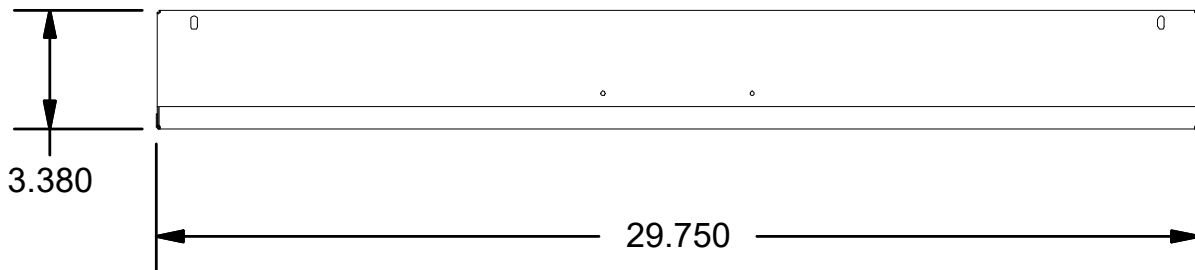

📄 SPECIFICATIONS

| Size | Lumen Output | Fixture Wattage |
|------|--------------|-----------------|
| 33 | 2 | 16.4 |
| | 3 | 24.54 |
| | 4 | 34.38 |

Based on UNV Voltage

Based on 4000K

Based on 80 CRI

PHOTOMETRICS

| | |
|---------------|---|
| 0°-180° | — |
| 22.5°-202.5° | — |
| 45°-225° | — |
| 67.5°-247.5° | — |
| 90°-270° | — |
| 112.5°-292.5° | — |
| 135°-315° | — |
| 157.5°-337.5° | — |

| Mtg Height | Light Level | Beam Diameter |
|------------|-------------|---------------|
| 6.0 ft | 27.5 fc | 16.3 ft |
| 8.0 ft | 15.5 fc | 21.7 ft |
| 10.0 ft | 9.9 fc | 27.2 ft |
| 12.0 ft | 6.9 fc | 32.6 ft |
| 14.0 ft | 5.0 fc | 38.0 ft |
| 16.0 ft | 3.9 fc | 43.5 ft |

DIMENSIONS

End View

Side View