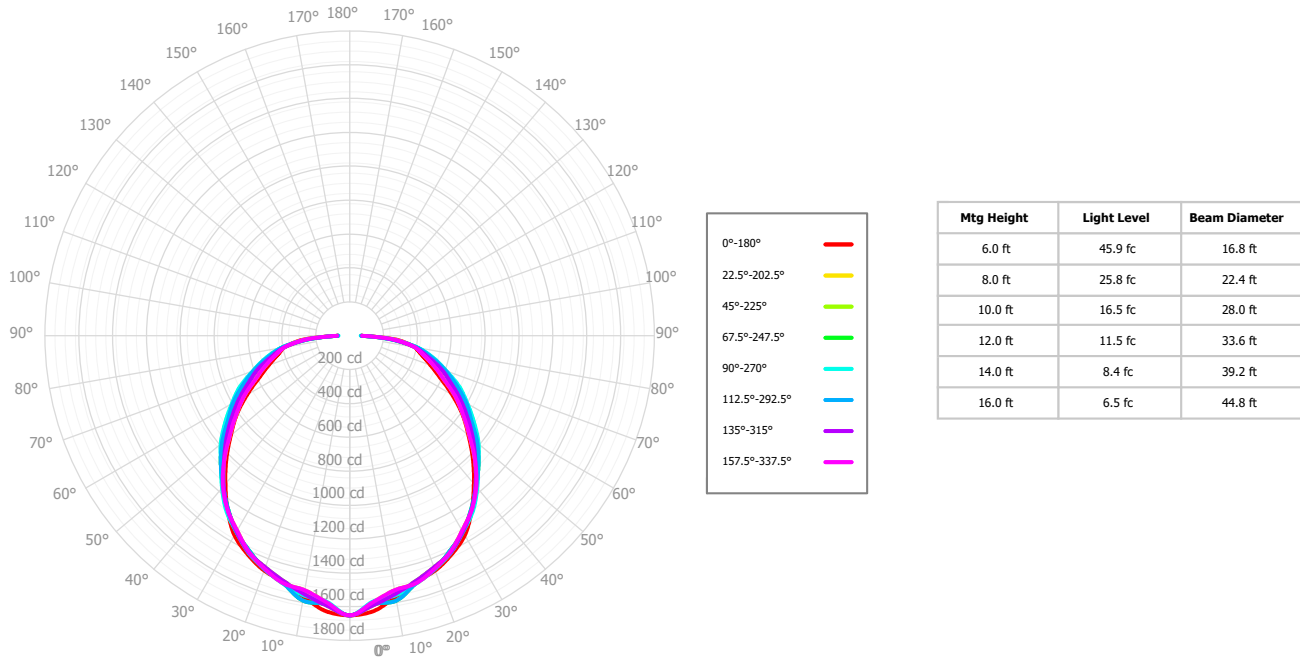

C** - Other Options Available

Packaging

P0 - Bulk Packaging

P** - Other Options Available

** - Consult BJ Take for more fixture options

📦 DIMENSIONS

End View

Side View

BLRT26

LED Metric Recessed Troffer

PHOTOMETRICS

SPECIFICATIONS

Size	Lumen Output	Fixture Wattage
26	3	24.5
	4	34.4
	5	41.2
	6	47.8

Based on UNV Voltage

Based on 4000K

Based on 80 CRI