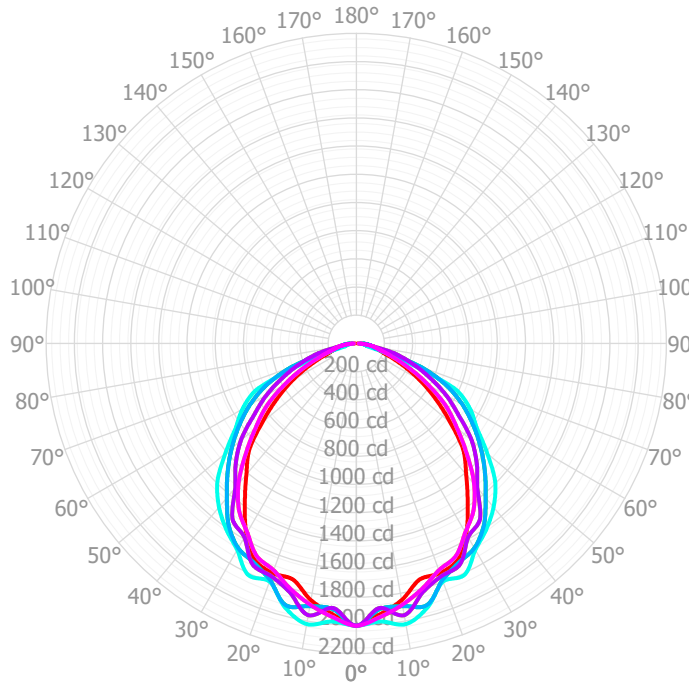

BLMB

Suspended Decorative Retail Fixture

DIMENSIONS

SPECIFICATIONS

ROW MOUNT WIRING

W22XY Chart	
X - Style	Y - Poles
E - End	3 - 3 Pole
	4 - 4 Pole
	5 - 5 Pole
	6 - 6 Pole

W27-XYZC Chart			
X - Style	X - Poles	Z - Wiring	C - Colour
S - Side	3 - 3 Pole	Blank - Standard	Blank - White
E - End	4 - 4 Pole	E - End of Row	B - Black
T - Top	5 - 5 Pole		G - Grey
	6 - 6 Pole		

BLMB Wattage Chart										
Size	Lumen Output	Actual Lumen Output	Fixture Wattage	Lumens per Watt	Size	Lumen Output	Actual Lumen Output	Fixture Wattage	Lumens per Watt	
4'	2	1,982	12.8	154.8	8'	10	9,972	65.4	152.5	
	3	2,996	19.9	150.6		12	11,986	79.8	150.2	
	4	3,983	27.3	145.9		14	13,972	94.4	148.0	
	5	4,986	32.7	152.5		16	15,934	109.0	146.2	
	6	5,993	39.9	150.2		18	17,866	124.00	144.1	
	7	6,986	47.2	148.0		20	19,944	140.4	142.1	
	8	7,967	54.5	146.2		22	21,822	155.6	140.2	
	9	8,933	62.0	144.1						
	10	9,972	70.2	142.1						
	11	10,911	77.8	140.2						

Based on UNV Voltage
Based on 4000K
Based on 80 CRI

PHOTOMETRICS

BLMB-8'-12L-840-J31

0°-180°	—
22.5°-202.5°	—
45°-225°	—
67.5°-247.5°	—
90°-270°	—
112.5°-292.5°	—
135°-315°	—
157.5°-337.5°	—

Mtg Height	Light Level	Beam Diameter
6.0 ft	55.6 fc	12.7 ft
8.0 ft	31.3 fc	16.9 ft
10.0 ft	20.0 fc	21.1 ft
12.0 ft	13.9 fc	25.4 ft
14.0 ft	10.2 fc	29.6 ft
16.0 ft	7.8 fc	33.8 ft

BLMB-4'-5L-840-J31

0°-180°	—
22.5°-202.5°	—
45°-225°	—
67.5°-247.5°	—
90°-270°	—
112.5°-292.5°	—
135°-315°	—
157.5°-337.5°	—

Mtg Height	Light Level	Beam Diameter
6.0 ft	125.4 fc	14.2 ft
8.0 ft	70.5 fc	19.0 ft
10.0 ft	45.1 fc	23.7 ft
12.0 ft	31.3 fc	28.5 ft
14.0 ft	23.0 fc	33.2 ft
16.0 ft	17.6 fc	37.9 ft