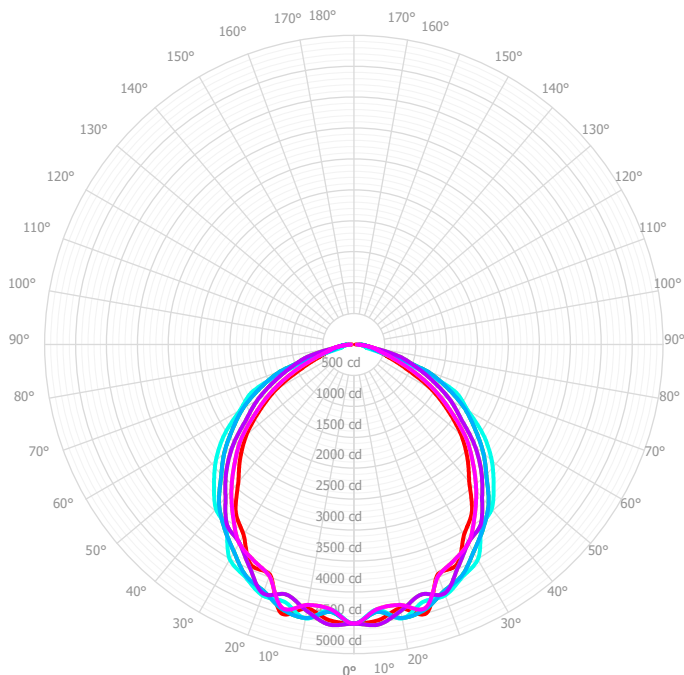

BLMB

Suspended Decorative Retail Fixture

DIMENSIONS

SPECIFICATIONS

ROW MOUNT WIRING

W22XY Chart	
X - Style	Y - Poles
E - End	3 - 3 Pole
	4 - 4 Pole
	5 - 5 Pole
	6 - 6 Pole

W27-XYZC Chart			
X - Style	X - Poles	Z - Wiring	C - Colour
S - Side	3 - 3 Pole	Blank - Standard	Blank - White
E - End	4 - 4 Pole	E - End of Row	B - Black
T - Top	5 - 5 Pole		G - Grey
	6 - 6 Pole		

BLMB Wattage Chart										
Size	Lumen Output	Actual Lumen Output	Fixture Wattage	Lumens per Watt	Size	Lumen Output	Actual Lumen Output	Fixture Wattage	Lumens per Watt	
4'	2	1,982	12.8	154.8	8'	10	9,972	65.4	152.5	
	3	2,996	19.9	150.6		12	11,986	79.8	150.2	
	4	3,983	27.3	145.9		14	13,972	94.4	148.0	
	5	4,986	32.7	152.5		16	15,934	109.0	146.2	
	6	5,993	39.9	150.2		18	17,866	124.00	144.1	
	7	6,986	47.2	148.0		20	19,944	140.4	142.1	
	8	7,967	54.5	146.2		22	21,822	155.6	140.2	
	9	8,933	62.0	144.1						
	10	9,972	70.2	142.1						
	11	10,911	77.8	140.2						

Based on UNV Voltage
Based on 4000K
Based on 80 CRI

PHOTOMETRICS

BLMB-8'-12L-840-J31

0°-180°	—
22.5°-202.5°	—
45°-225°	—
67.5°-247.5°	—
90°-270°	—
112.5°-292.5°	—
135°-315°	—
157.5°-337.5°	—

Mtg Height	Light Level	Beam Diameter
6.0 ft	55.6 fc	12.7 ft
8.0 ft	31.3 fc	16.9 ft
10.0 ft	20.0 fc	21.1 ft
12.0 ft	13.9 fc	25.4 ft
14.0 ft	10.2 fc	29.6 ft
16.0 ft	7.8 fc	33.8 ft

BLMB-4'-5L-840-J31

0°-180°	—
22.5°-202.5°	—
45°-225°	—
67.5°-247.5°	—
90°-270°	—
112.5°-292.5°	—
135°-315°	—
157.5°-337.5°	—

Mtg Height	Light Level	Beam Diameter
6.0 ft	125.4 fc	14.2 ft
8.0 ft	70.5 fc	19.0 ft
10.0 ft	45.1 fc	23.7 ft
12.0 ft	31.3 fc	28.5 ft
14.0 ft	23.0 fc	33.2 ft
16.0 ft	17.6 fc	37.9 ft