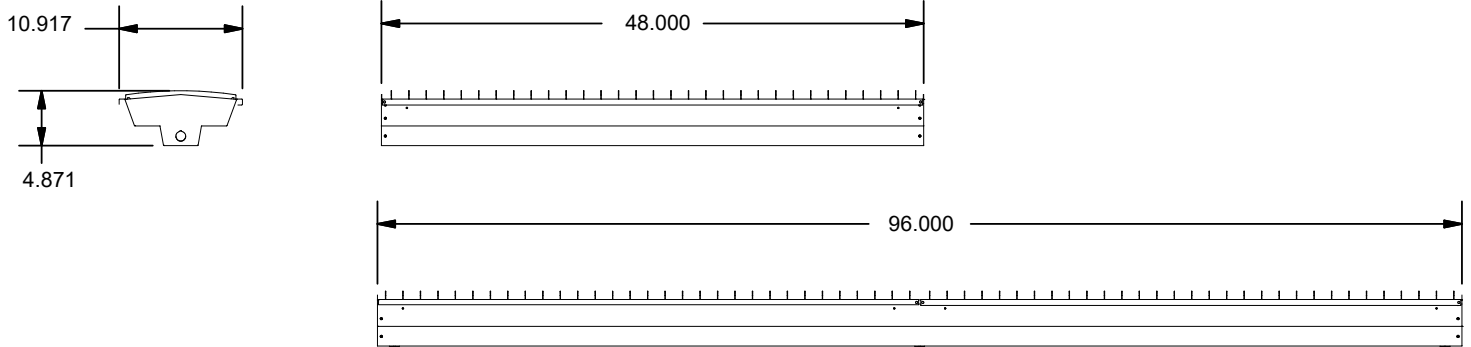

BLMB

Suspended Decorative Retail Fixture

DIMENSIONS

SPECIFICATIONS

ROW MOUNT WIRING

W22XY Chart	
X - Style	Y - Poles
E - End	3 - 3 Pole
	4 - 4 Pole
	5 - 5 Pole
	6 - 6 Pole

W27-XYZC Chart			
X - Style	X - Poles	Z - Wiring	C - Colour
S - Side	3 - 3 Pole	Blank - Standard	Blank - White
E - End	4 - 4 Pole	E - End of Row	B - Black
T - Top	5 - 5 Pole		G - Grey
	6 - 6 Pole		