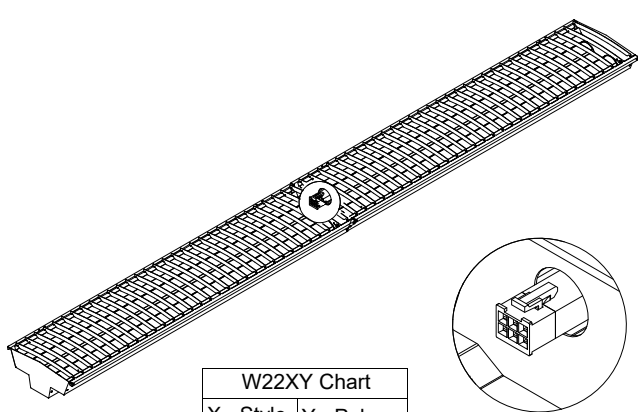

BLMB

Suspended Decorative Retail Fixture

DIMENSIONS

SPECIFICATIONS

ROW MOUNT WIRING

W22XY Chart	
X - Style	Y - Poles
E - End	3 - 3 Pole
	4 - 4 Pole
	5 - 5 Pole
	6 - 6 Pole

W27-XYZC Chart			
X - Style	X - Poles	Z - Wiring	C - Colour
S - Side	3 - 3 Pole	Blank - Standard	Blank - White
E - End	4 - 4 Pole	E - End of Row	B - Black
T - Top	5 - 5 Pole		G - Grey
	6 - 6 Pole		