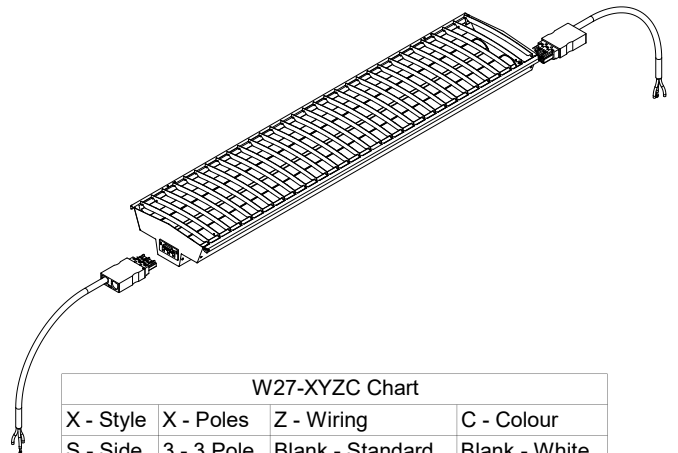

BLMB

Suspended Decorative Retail Fixture

DIMENSIONS

SPECIFICATIONS

ROW MOUNT WIRING

W22XY Chart	
X - Style	Y - Poles
E - End	3 - 3 Pole
	4 - 4 Pole
	5 - 5 Pole
	6 - 6 Pole

W27-XYZC Chart			
X - Style	X - Poles	Z - Wiring	C - Colour
S - Side	3 - 3 Pole	Blank - Standard	Blank - White
E - End	4 - 4 Pole	E - End of Row	B - Black
T - Top	5 - 5 Pole		G - Grey
	6 - 6 Pole		