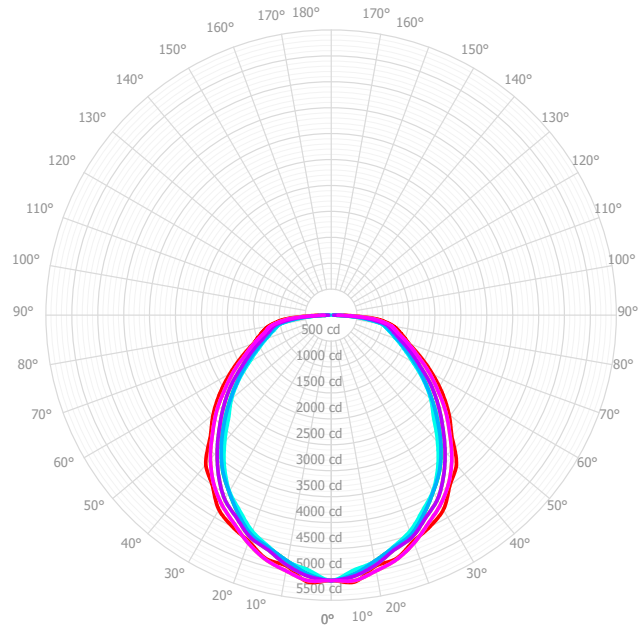

## DIMENSIONS

### PHOTOMETRICS

BLLBT-4'-7.5L-840-L67

0°-180°	—
22.5°-202.5°	—
45°-225°	—
67.5°-247.5°	—
90°-270°	—
112.5°-292.5°	—
135°-315°	—
157.5°-337.5°	—

Mtg Height	Light Level	Beam Diameter
6.0 ft	79.9 fc	14.6 ft
8.0 ft	44.9 fc	19.5 ft
10.0 ft	28.8 fc	24.4 ft
12.0 ft	20.0 fc	29.3 ft
14.0 ft	14.7 fc	34.1 ft
16.0 ft	11.2 fc	39.0 ft

BLLBT-8'-15L-840-L67

0°-180°	—
22.5°-202.5°	—
45°-225°	—
67.5°-247.5°	—
90°-270°	—
112.5°-292.5°	—
135°-315°	—
157.5°-337.5°	—

Mtg Height	Light Level	Beam Diameter
6.0 ft	142.1 fc	17.4 ft
8.0 ft	79.9 fc	23.2 ft
10.0 ft	51.2 fc	29.0 ft
12.0 ft	35.5 fc	34.8 ft
14.0 ft	26.1 fc	40.6 ft
16.0 ft	20.0 fc	46.4 ft