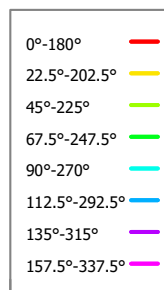

BLHA-2'-30L-840-L67

Mtg Height	Light Level	Beam Diameter
6.0 ft	275.0 fc	18.1 ft
8.0 ft	154.7 fc	24.1 ft
10.0 ft	99.0 fc	30.1 ft
12.0 ft	68.7 fc	36.2 ft
14.0 ft	50.5 fc	42.2 ft
16.0 ft	38.7 fc	48.2 ft