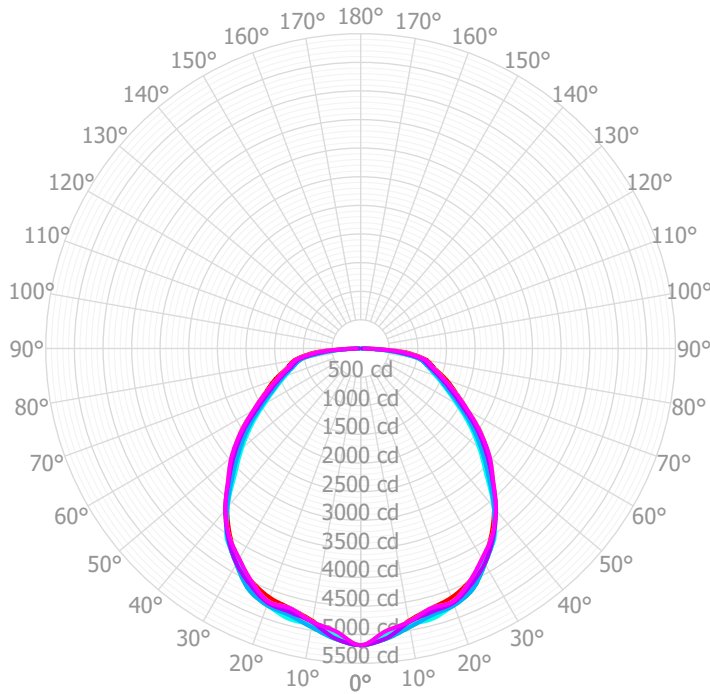

## DIMENSIONS

Specifications may change without notice  
Standard tolerances apply  
Drawings aren't to scale

## SPECIFICATIONS

BLHA Wattage Chart									
Size	Lumen Output	Actual Lumen Output	Fixture Wattage	Lumens per Watt	Size	Lumen Output	Actual Lumen Output	Fixture Wattage	Lumens per Watt
2'	14	13,487	90.0	149.8	4'	30	29,454	203.3	144.9
	15	14,881	101.2	147		36	35,382	242.4	146.0
	18	17,903	120.9	148.1		40	40,906	285.2	143.4
	20	20,698	142.3	145.5		48	45,719	320.1	142.8
	24	23,133	159.7	144.9					

### BLHA-2'-15L-840-L67

Mtg Height	Light Level	Beam Diameter
6.0 ft	143.9 fc	16.9 ft
8.0 ft	81.0 fc	22.5 ft
10.0 ft	51.8 fc	28.1 ft
12.0 ft	36.0 fc	33.8 ft
14.0 ft	26.4 fc	39.4 ft
16.0 ft	20.2 fc	45.0 ft