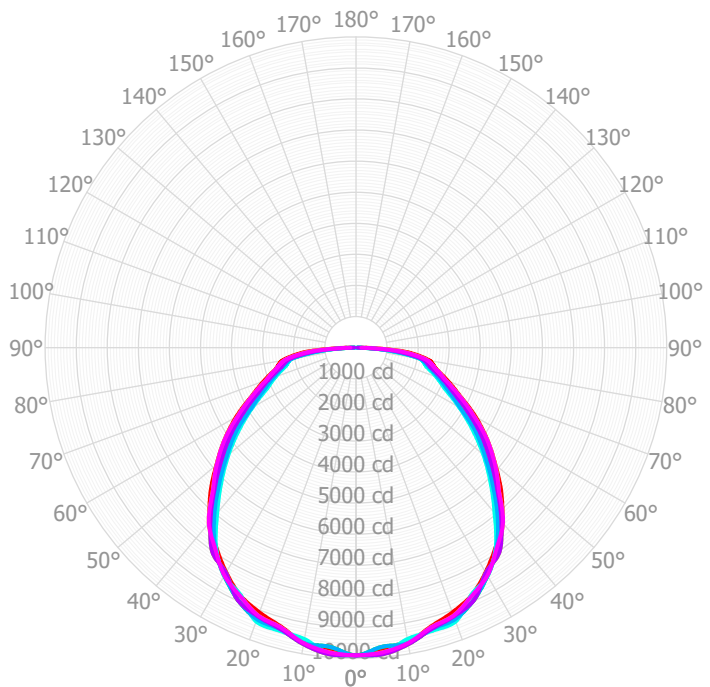

## SPECIFICATIONS

BLHA Wattage Chart									
Size	Lumen Output	Actual Lumen Output	Fixture Wattage	Lumens per Watt	Size	Lumen Output	Actual Lumen Output	Fixture Wattage	Lumens per Watt
2'	14	13,487	90.0	149.8	4'	30	29,454	203.3	144.9
	15	14,881	101.2	147		36	35,382	242.4	146.0
	18	17,903	120.9	148.1		40	40,906	285.2	143.4
	20	20,698	142.3	145.5		48	45,719	320.1	142.8
	24	23,133	159.7	144.9					

Based on UNV Voltage

Based on 4000K

Based on 80 CRI

PHOTOMETRICS

### BLHA-2'-15L-840-L67

Mtg Height	Light Level	Beam Diameter
6.0 ft	143.9 fc	16.9 ft
8.0 ft	81.0 fc	22.5 ft
10.0 ft	51.8 fc	28.1 ft
12.0 ft	36.0 fc	33.8 ft
14.0 ft	26.4 fc	39.4 ft
16.0 ft	20.2 fc	45.0 ft

### BLHA-2'-30L-840-L67

Mtg Height	Light Level	Beam Diameter
6.0 ft	275.0 fc	18.1 ft
8.0 ft	154.7 fc	24.1 ft
10.0 ft	99.0 fc	30.1 ft
12.0 ft	68.7 fc	36.2 ft
14.0 ft	50.5 fc	42.2 ft
16.0 ft	38.7 fc	48.2 ft