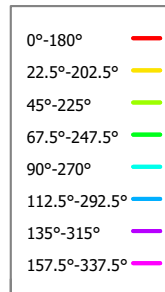

PHOTOMETRICS

BLHA-2'-15L-840-L67

Mtg Height	Light Level	Beam Diameter
6.0 ft	143.9 fc	16.9 ft
8.0 ft	81.0 fc	22.5 ft
10.0 ft	51.8 fc	28.1 ft
12.0 ft	36.0 fc	33.8 ft
14.0 ft	26.4 fc	39.4 ft
16.0 ft	20.2 fc	45.0 ft