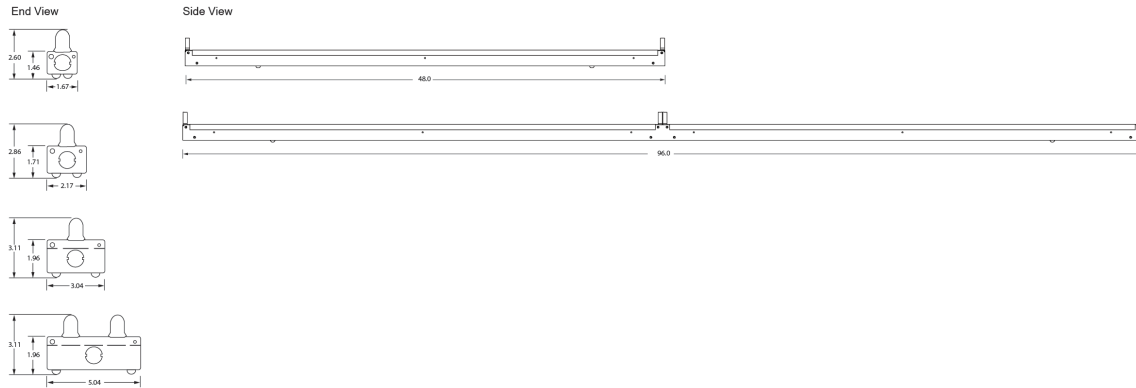

ELECTRICAL

All components have met all regulatory approvals. Fixture is available in 120 - 277VAC and 347V options. Lamp retention through rotary lamp holders.

MOUNTING

Holes provided for convenient surface mounting or S-hook chain-mounting. Can be row-mounted using a suspended or surface-mount configuration.

PRODUCT DIMENSIONS

PRODUCT KEY

Fixture Type	Fixture Size	Fixture Length	Number of Lamps	Lamp Watts	Lamp Type	Ballast Voltage	Ballast Factor	Options
BFSP				W				
	O (1.75W)	2'	1	28	T5	120	Normal (N)	
	M (2W)	3'	2	54	T5HO	120/277(UNV)	High (H)	
	N (3W)	4'	3			347	Low (L)	
	Blank (5W)	8'	4					
			6					
			8					