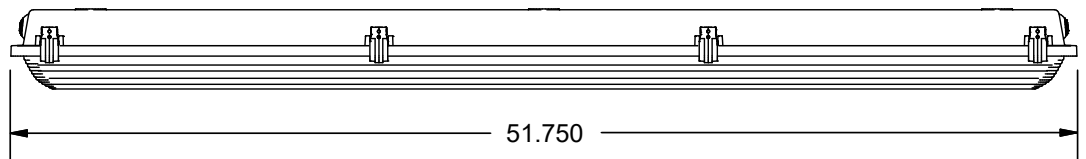

XX	Aircraft Length
05	5 Ft
10	10 Ft
15	15 Ft
20	20 Ft

Example: M310 - 10 foot aircraft cables

📏 DIMENSIONS

 SPECIFICATIONS

WATTAGE CHARTS

LWSL Wattage Chart				
	Lumen Output	Actual Lumen Output	Fixture Wattage	Lumens per Watt
4'	2.5	2509	17.71	141.67
	3.5	3410	24.20	140.91
	4.5	4301	30.69	140.14
	5.5	5212	36.73	141.90
	6.5	6184	42.77	144.59
	7.5	7101	48.81	145.48