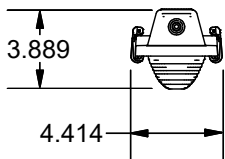

Cords (Specify Length)

- W3xx - 16/3 White Cord
- W4xx - 16/3 Black Cord
- W** - Other Options Available

XX	Cord Length
06	6 Ft
10	10 Ft
15	15 Ft
20	20 Ft

Example: W306 - 6 foot white cord

Mounting

- Blank - Standard Mounting Brackets (2pk)
- M3xx - Y-Toggle Aircraft Cables
- M24 - Single Pendant Mount
- M33 - Dual Pendant Mounting Brackets
- M** - Other Options Available

XX	Aircraft Length
05	5 Ft
10	10 Ft
15	15 Ft
20	20 Ft

Example: M310 - 10 foot aircraft cables

📏 DIMENSIONS

 SPECIFICATIONS

WATTAGE CHARTS

LWSL Wattage Chart				
	Lumen Output	Actual Lumen Output	Fixture Wattage	Lumens per Watt
4'	2.5	2509	17.71	141.67
	3.5	3410	24.20	140.91
	4.5	4301	30.69	140.14
	5.5	5212	36.73	141.90
	6.5	6184	42.77	144.59
	7.5	7101	48.81	145.48