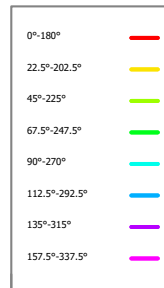

### Cords

- W3xx - 16/3 White Cord
- W4xx - 16/3 Black Cord
- W\*\* - Other Options Available

XX	Cord Length
06	6 Ft
10	10 Ft
15	15 Ft
20	20 Ft

Example: W306 - 6 foot white cord

## 📄 SPECIFICATIONS

Length	Lumen Output	Actual Lumen Output	Fixture Wattage	Lumens per Watt
4'	2	2124	17	123.06
	3	3136	24	130.67
	4	4148	32	129.63
	5	5160	40	129.00
	6	6172	48	128.58

Based on UNV Voltage  
 Based on 4000K  
 Based on 80 CRI

## DIMENSIONS

## PHOTOMETRICS

BLWD-4FT-4L-840-L18

Mtg Height	Light Level	Beam Diameter
6.0 ft	40.5 fc	15.5 ft
8.0 ft	22.8 fc	20.7 ft
10.0 ft	14.6 fc	25.9 ft
12.0 ft	10.1 fc	31.1 ft
14.0 ft	7.4 fc	36.3 ft
16.0 ft	5.7 fc	41.4 ft