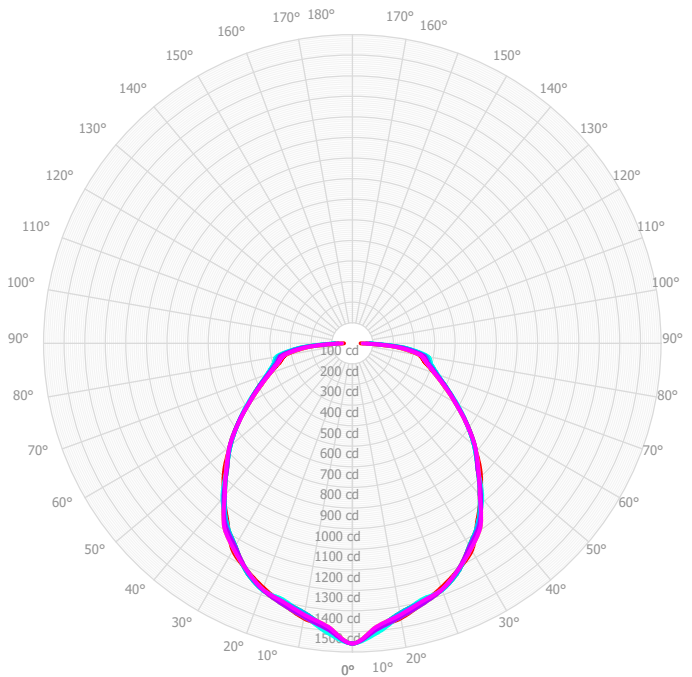

## 📄 SPECIFICATIONS

Length	Lumen Output	Actual Lumen Output	Fixture Wattage	Lumens per Watt
4'	2	2124	17	123.06
	3	3136	24	130.67
	4	4148	32	129.63
	5	5160	40	129.00
	6	6172	48	128.58

Based on UNV Voltage  
 Based on 4000K  
 Based on 80 CRI

## DIMENSIONS

## PHOTOMETRICS

BLWD-4FT-4L-840-L18

Mtg Height	Light Level	Beam Diameter
6.0 ft	40.5 fc	15.5 ft
8.0 ft	22.8 fc	20.7 ft
10.0 ft	14.6 fc	25.9 ft
12.0 ft	10.1 fc	31.1 ft
14.0 ft	7.4 fc	36.3 ft
16.0 ft	5.7 fc	41.4 ft