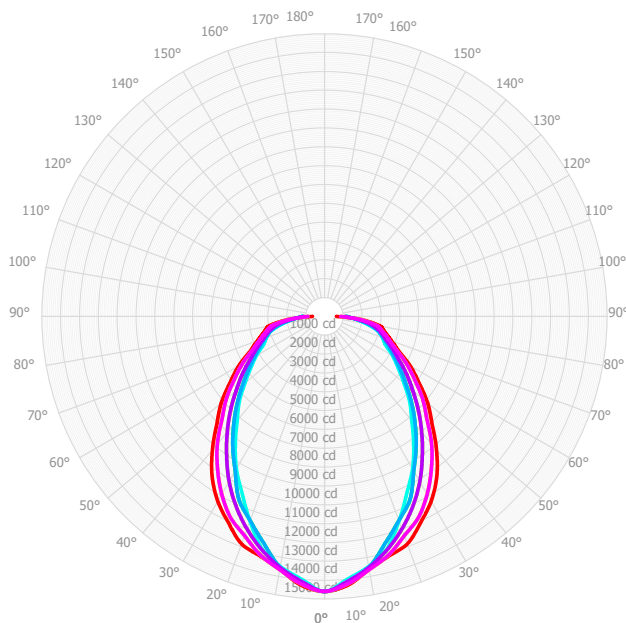

BLHV-2'-36L-840

0°-180°	—
22.5°-202.5°	—
45°-225°	—
67.5°-247.5°	—
90°-270°	—
112.5°-292.5°	—
135°-315°	—
157.5°-337.5°	—

Mtg Height	Light Level	Beam Diameter
6.0 ft	405.5 fc	13.9 ft
8.0 ft	228.1 fc	18.5 ft
10.0 ft	146.0 fc	23.2 ft
12.0 ft	101.4 fc	27.8 ft
14.0 ft	74.5 fc	32.4 ft
16.0 ft	57.0 fc	37.0 ft