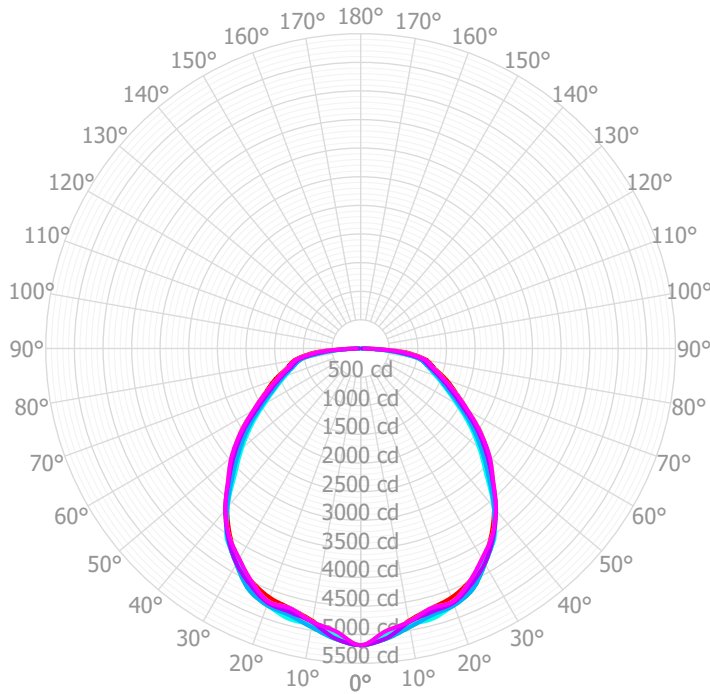

NOTES

↓ ↓ ↓ NOMENCLATURE

Fixture Type	Fixture Size	Lumen Output	CRI	Color Temp	Driver Voltage	Options
BLHA	-	-	L	-	-	-
	2'	14	8 - 80 CRI	30 - 3000 K	UNV - 120-277V	
		15	9 - 90 CRI	35 - 3500 K	347 - 347V	
		18		40 - 4000 K	480 - 480V	
		20		50 - 5000 K		
		24		65 - 6500 K		
	4'	30				
		36				
		40				
		48				

SPECIFICATIONS

BLHA Wattage Chart									
Size	Lumen Output	Actual Lumen Output	Fixture Wattage	Lumens per Watt	Size	Lumen Output	Actual Lumen Output	Fixture Wattage	Lumens per Watt
2'	14	13,487	90.0	149.8	4'	30	29,454	203.3	144.9
	15	14,881	101.2	147		36	35,382	242.4	146.0
	18	17,903	120.9	148.1		40	40,906	285.2	143.4
	20	20,698	142.3	145.5		48	45,719	320.1	142.8
	24	23,133	159.7	144.9					

Based on UNV Voltage

Based on 4000K

Based on 80 CRI

PHOTOMETRICS

BLHA-2'-15L-840-L67

0°-180°	—
22.5°-202.5°	—
45°-225°	—
67.5°-247.5°	—
90°-270°	—
112.5°-292.5°	—
135°-315°	—
157.5°-337.5°	—

Mtg Height	Light Level	Beam Diameter
6.0 ft	143.9 fc	16.9 ft
8.0 ft	81.0 fc	22.5 ft
10.0 ft	51.8 fc	28.1 ft
12.0 ft	36.0 fc	33.8 ft
14.0 ft	26.4 fc	39.4 ft
16.0 ft	20.2 fc	45.0 ft

BLHA-2'-30L-840-L67

0°-180°	—
22.5°-202.5°	—
45°-225°	—
67.5°-247.5°	—
90°-270°	—
112.5°-292.5°	—
135°-315°	—
157.5°-337.5°	—

Mtg Height	Light Level	Beam Diameter
6.0 ft	275.0 fc	18.1 ft
8.0 ft	154.7 fc	24.1 ft
10.0 ft	99.0 fc	30.1 ft
12.0 ft	68.7 fc	36.2 ft
14.0 ft	50.5 fc	42.2 ft
16.0 ft	38.7 fc	48.2 ft