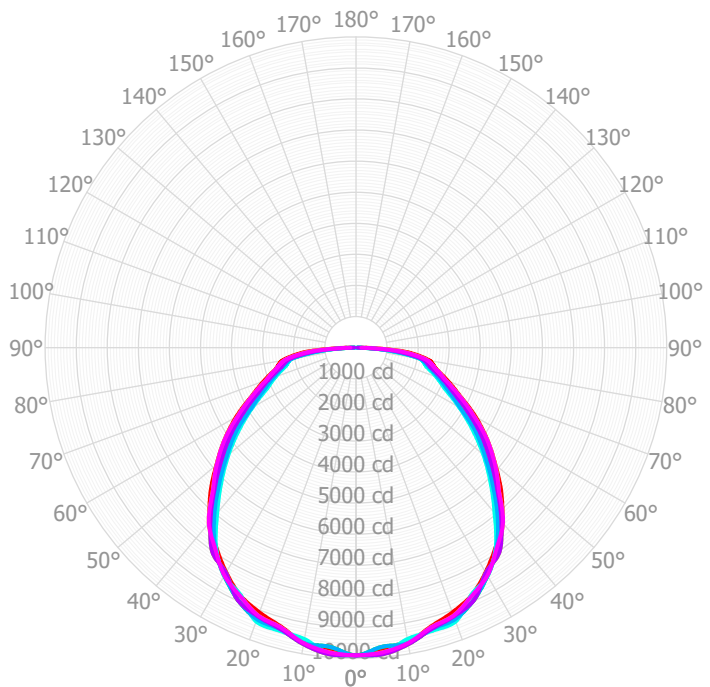

NOTES

↓ ↓ ↓ NOMENCLATURE

Fixture Type	Fixture Size	Lumen Output	CRI	Color Temp	Driver Voltage	Options
BLHA	-	-	L	-	-	-
	2'	14	8 - 80 CRI	30 - 3000 K	UNV - 120-277V	
		15	9 - 90 CRI	35 - 3500 K	347 - 347V	
		18		40 - 4000 K	480 - 480V	
		20		50 - 5000 K		
		24		65 - 6500 K		
	4'	30				
		36				
		40				
		48				

SPECIFICATIONS

BLHA Wattage Chart									
Size	Lumen Output	Actual Lumen Output	Fixture Wattage	Lumens per Watt	Size	Lumen Output	Actual Lumen Output	Fixture Wattage	Lumens per Watt
2'	14	13,487	90.0	149.8	4'	30	29,454	203.3	144.9
	15	14,881	101.2	147		36	35,382	242.4	146.0
	18	17,903	120.9	148.1		40	40,906	285.2	143.4
	20	20,698	142.3	145.5		48	45,719	320.1	142.8
	24	23,133	159.7	144.9					

Based on UNV Voltage

Based on 4000K

Based on 80 CRI

PHOTOMETRICS

BLHA-2'-15L-840-L67

0°-180°	—
22.5°-202.5°	—
45°-225°	—
67.5°-247.5°	—
90°-270°	—
112.5°-292.5°	—
135°-315°	—
157.5°-337.5°	—

Mtg Height	Light Level	Beam Diameter
6.0 ft	143.9 fc	16.9 ft
8.0 ft	81.0 fc	22.5 ft
10.0 ft	51.8 fc	28.1 ft
12.0 ft	36.0 fc	33.8 ft
14.0 ft	26.4 fc	39.4 ft
16.0 ft	20.2 fc	45.0 ft

BLHA-2'-30L-840-L67

0°-180°	—
22.5°-202.5°	—
45°-225°	—
67.5°-247.5°	—
90°-270°	—
112.5°-292.5°	—
135°-315°	—
157.5°-337.5°	—

Mtg Height	Light Level	Beam Diameter
6.0 ft	275.0 fc	18.1 ft
8.0 ft	154.7 fc	24.1 ft
10.0 ft	99.0 fc	30.1 ft
12.0 ft	68.7 fc	36.2 ft
14.0 ft	50.5 fc	42.2 ft
16.0 ft	38.7 fc	48.2 ft